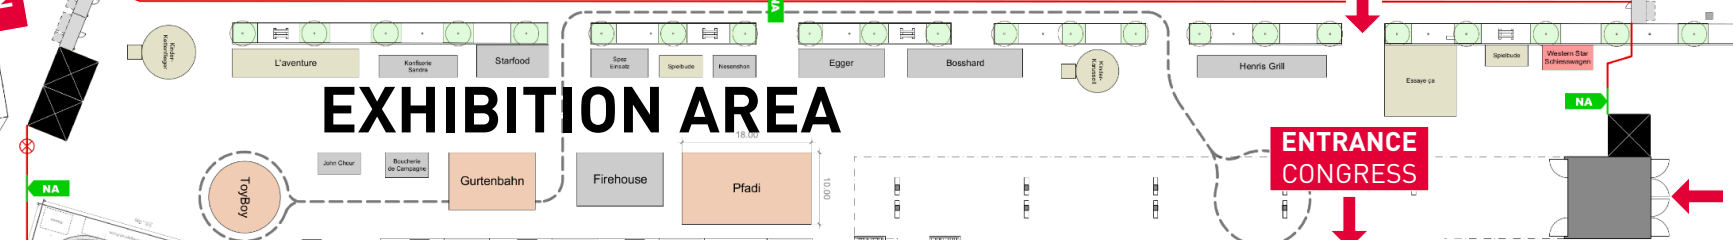

EXHIBITION HALL 4

PARKING AREA

Station «Guisanplatz Expo»
• Tram Nr. 9
• Direction Wabern

TRAM STATION

ENTRANCE
8am – 9am

EXHIBITION AREA

ENTRANCE
CONGRESS

ENTRANCE
9am – 5pm

P

P

EXHIBITION HALL 3

EXHIBITION HALL 2

CONGRESS 1.3

iPRES 2016
Bern // October 3 – 6, 2016

UK Vorderstr. 4, 10m